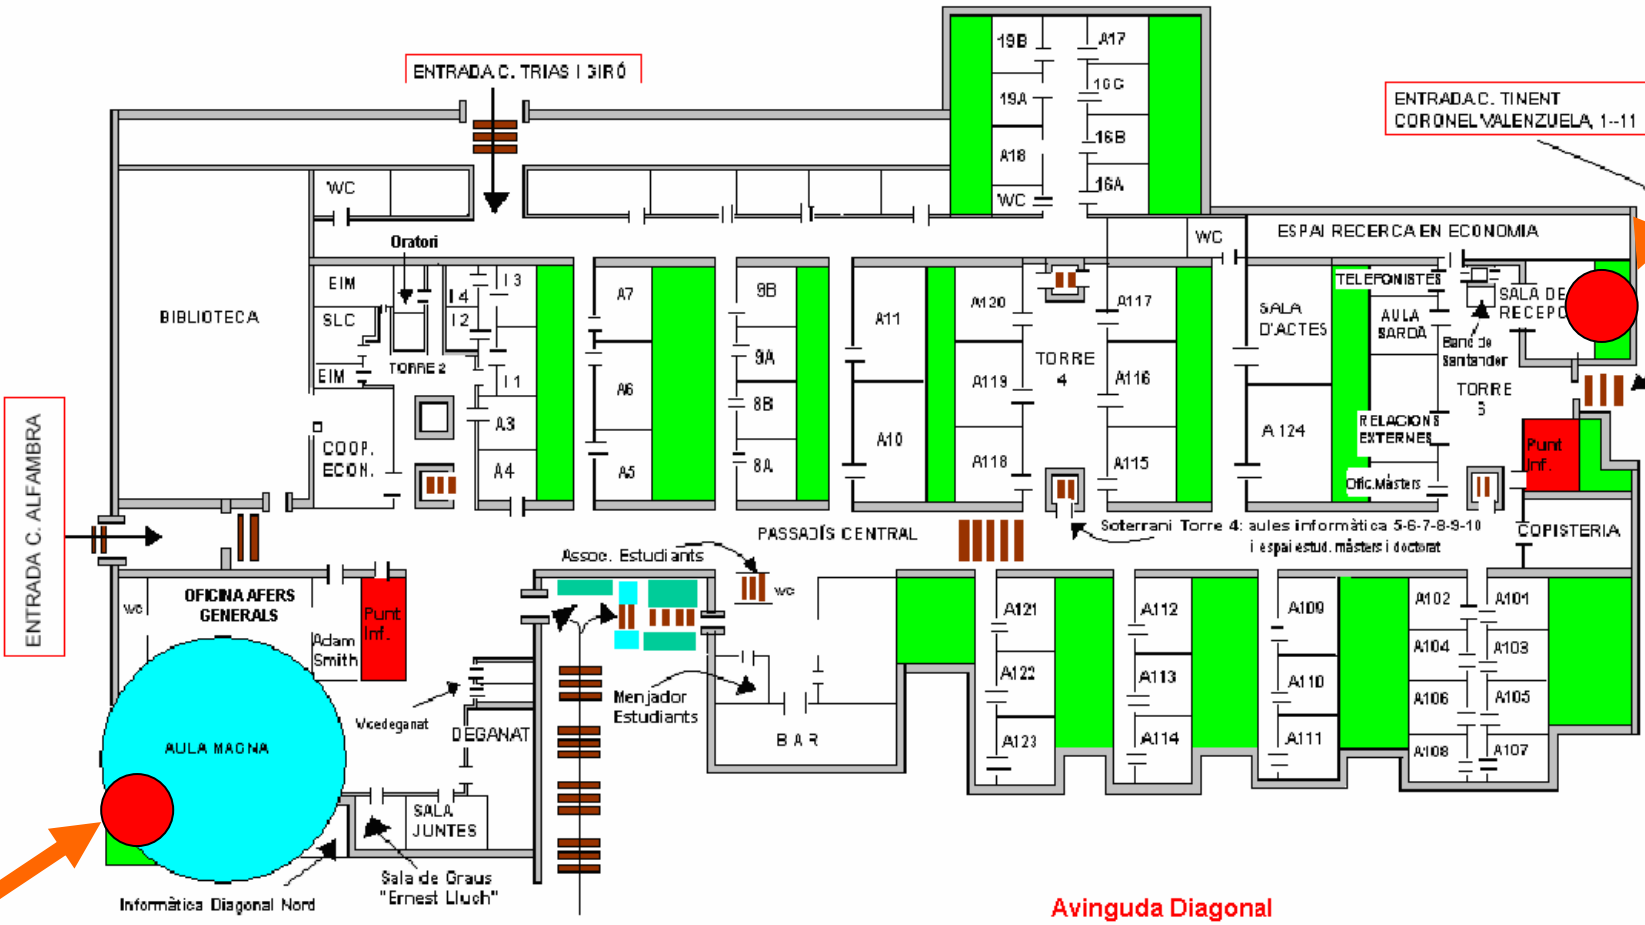

Facultat d'Economia i Empresa – planta baixa
EDIFICI 690

PRESENTATION ROOM:
17/05/2012

MAIN ENTRANCE

SESSIONS
18/05/2012

ENTRADA AV. DIAGONAL, 690

Avinguda Diagonal

WORKSHOP
NEITHER PUBLIC NOR PRIVATE:
MIXED FORMS OF SERVICE DELIVERY AROUND THE